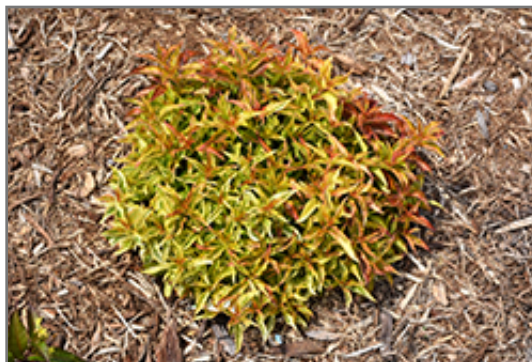

My Monet Sunset Weigela
Photo courtesy of NetPS Plant Finder