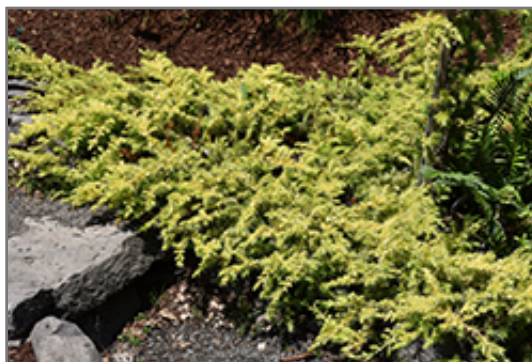

KENNEDY'S

COUNTRY GARDENS

All Gold Shore Juniper*

Juniperus conferta 'All Gold'

Height: 12 inches

Spread: 8 feet

Sunlight: ☉ ●

Hardiness Zone: 5b

Other Names: Japanese Shore Juniper

Description:

An impressive groundcover juniper with stunning golden foliage and a dense habit of growth; takes on copper tones in late fall and winter; best color in full sun; tolerates salt spray and alkaline soils

Ornamental Features

All Gold Shore Juniper is a dwarf conifer which is primarily valued in the garden for its broadly spreading habit of growth. It has attractive gold evergreen foliage which emerges chartreuse in spring. The needles are highly ornamental and turn coppery-bronze in the fall, which persists throughout the winter.

Landscape Attributes

All Gold Shore Juniper is a dense multi-stemmed evergreen shrub with a ground-hugging habit of growth. It lends an extremely fine and delicate texture to the landscape composition which should be used to full effect.

This is a relatively low maintenance shrub, and is best pruned in late winter once the threat of extreme cold has passed. It has no significant negative characteristics.

All Gold Shore Juniper is recommended for the following landscape applications;

- Mass Planting
- General Garden Use
- Groundcover

All Gold Shore Juniper
Photo courtesy of NetPS Plant Finder