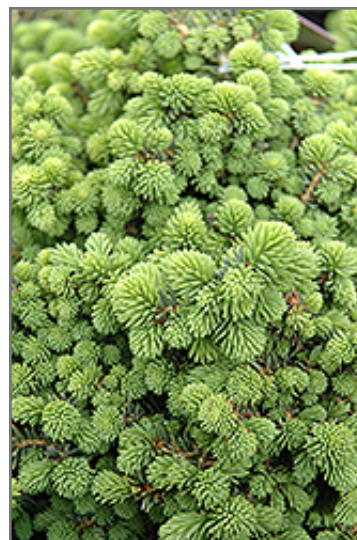

Ornamental Features

Little Gem Spruce is a dwarf conifer which is primarily valued in the garden for its ornamental globe-shaped form. It has rich green evergreen foliage which emerges lime green in spring. The needles remain green throughout the winter.

Landscape Attributes

Little Gem Spruce is a dense multi-stemmed evergreen shrub with a more or less rounded form. Its relatively fine texture sets it apart from other landscape plants with less refined foliage.

Little Gem Spruce is recommended for the following landscape applications;

- Mass Planting
- General Garden Use

Little Gem Spruce
Photo courtesy of NetPS Plant Finder

Little Gem Spruce foliage
Photo courtesy of NetPS Plant Finder

KENNEDY'S

COUNTRY GARDENS

Planting & Growing

Little Gem Spruce will grow to be about 12 inches tall at maturity, with a spread of 24 inches. It tends to fill out right to the ground and therefore doesn't necessarily require facer plants in front. It grows at a slow rate, and under ideal conditions can be expected to live for 50 years or more.