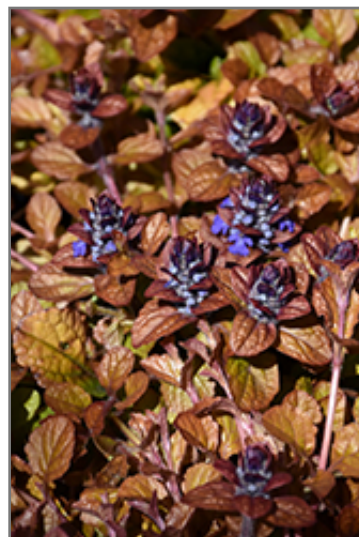

Other Names: Carpet Bugle

Group/Class: Feathered Friends Series

Description:

A stunning variety, featuring tri-color foliage of yellow, orange, and red, topped with contrasting violet-blue flowers; excellent when used in containers, as a groundcover, or in border fronts; tolerates any soil with good drainage

Ornamental Features

Feathered Friends Parrot Paradise Bugleweed's attractive small glossy oval leaves emerge brick red in spring, turning light green in color with showy gold variegation and tinges of orange the rest of the year on a plant with a spreading habit of growth. It features subtle spikes of blue flowers with violet overtones rising above the foliage from late spring to early summer, which emerge from distinctive silver flower buds.

Landscape Attributes

Feathered Friends Parrot Paradise Bugleweed is a dense herbaceous evergreen perennial with a ground-hugging habit of growth. Its relatively fine texture sets it apart from other garden plants with less refined foliage.

This plant will require occasional maintenance and upkeep, and should not require much pruning, except when necessary, such as to remove dieback. It is a good choice for attracting butterflies to your yard, but is not particularly attractive to deer who tend to leave it alone in favor of tastier treats. Gardeners should be aware of the following characteristic(s) that may warrant special consideration;

*Feathered Friends Parrot Paradise
Bugleweed flowers
Photo courtesy of NetPS Plant Finder*