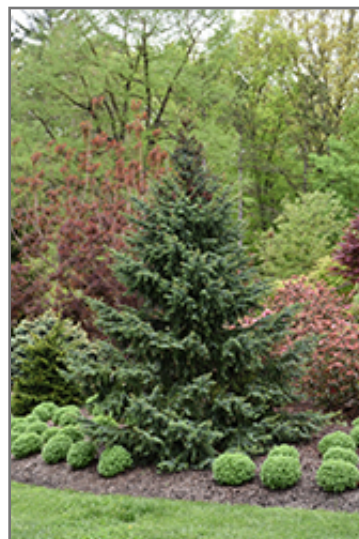

KENNEDY'S

COUNTRY GARDENS

Bruns Spruce* *Picea omorika 'Bruns'*

Height: 30 feet

Spread: 15 feet

Sunlight: ○

Hardiness Zone: 4a

Description:

Pyramidal form and dense graceful branches create a striking sea green and silver structure, wider at the bottom, sweeping up to a spire; this large handsome cultivar commands attention; loves deep rich well drained soil and full sun

Ornamental Features

Bruns Spruce is primarily valued in the landscape for its rigidly columnar form. It has attractive bluish-green foliage with gray undersides which emerges light green in spring. The needles are highly ornamental and remain bluish-green throughout the winter. The smooth brick red bark adds an interesting dimension to the landscape.

Landscape Attributes

Bruns Spruce is a dense evergreen tree with a strong central leader and a narrowly upright and columnar growth habit. Its relatively fine texture sets it apart from other landscape plants with less refined foliage.

This is a relatively low maintenance tree. When pruning is necessary, it is recommended to only trim back the new growth of the current season, other than to remove any dieback. It has no significant negative characteristics.

Bruns Spruce is recommended for the following landscape applications;

- Accent
- Vertical Accent

Bruns Spruce
Photo courtesy of NetPS Plant Finder