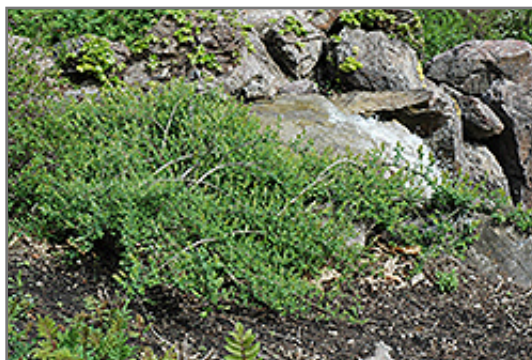

Description:

A very delicate looking plant with pendulous branches with small reddish pussies in early spring; great as a spreading ground cover or as a small weeping tree when grafted on top of a hardy stem

Landscape Attributes

Weeping Dappled Willow is a multi-stemmed deciduous shrub with a ground-hugging habit of growth. It lends an extremely fine and delicate texture to the landscape composition which should be used to full effect.

This shrub will require occasional maintenance and upkeep, and is best pruned in late winter once the threat of extreme cold has passed. It has no significant negative characteristics.

Weeping Dappled Willow is recommended for the following landscape applications;

- Mass Planting
- General Garden Use
- Groundcover

Planting & Growing

Weeping Dappled Willow will grow to be about 3 feet tall at maturity, with a spread of 10 feet. It tends to fill out right to the ground and therefore doesn't necessarily require facer plants in front. It grows at a medium rate, and under ideal conditions can be expected to live for 40 years or more.