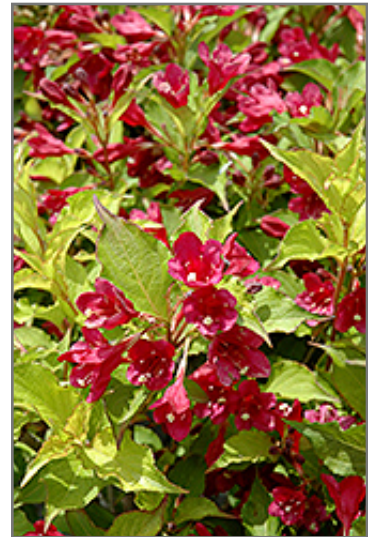

KENNEDY'S

COUNTRY GARDENS

Ghost® Weigela*

Weigela florida 'Carlton'

Height: 4 feet

Spread: 4 feet

Sunlight: ○

Hardiness Zone: 4a

Description:

This is one interesting weigela; forms a mounded shrub with foliage that starts out green then turns an iridescent butter yellow, finishing almost greenish-white in fall; long blooming ruby red trumpet-shaped flowers attract hummingbirds

Ornamental Features

Ghost Weigela features showy clusters of ruby-red trumpet-shaped flowers with creamy white anthers along the branches from late spring to mid fall. It has attractive buttery yellow deciduous foliage which emerges light green in spring. The pointy leaves are highly ornamental and turn an outstanding white in the fall. The smooth gray bark and brick red branches add an interesting dimension to the landscape.

Landscape Attributes

Ghost Weigela is a dense multi-stemmed deciduous shrub with a mounded form. Its relatively fine texture sets it apart from other landscape plants with less refined foliage.

This shrub will require occasional maintenance and upkeep, and should only be pruned after flowering to avoid removing any of the current season's flowers. It is a good choice for attracting hummingbirds to your yard. It has no significant negative characteristics.

Ghost Weigela is recommended for the following landscape applications;

Ghost Weigela flowers
Photo courtesy of NetPS Plant Finder